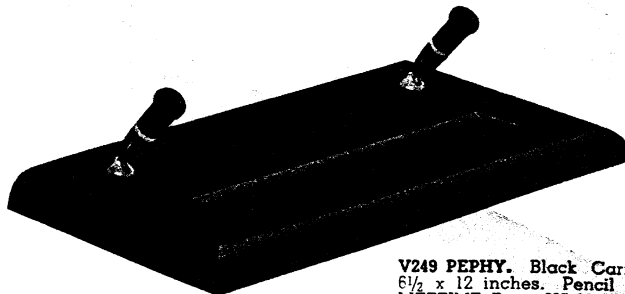

V249 PEPHY. Black Carrara. Gold trim. 6 1/2 x 12 inches. Pencil scoop. With two LIFETIME Pens $35.00.

All Desk Sets on this page also available with AUTO-GRAPH LIFETIME Pens for facsimile signature engraving (see pages 3 and 21) at $8.00 additional per Pen.